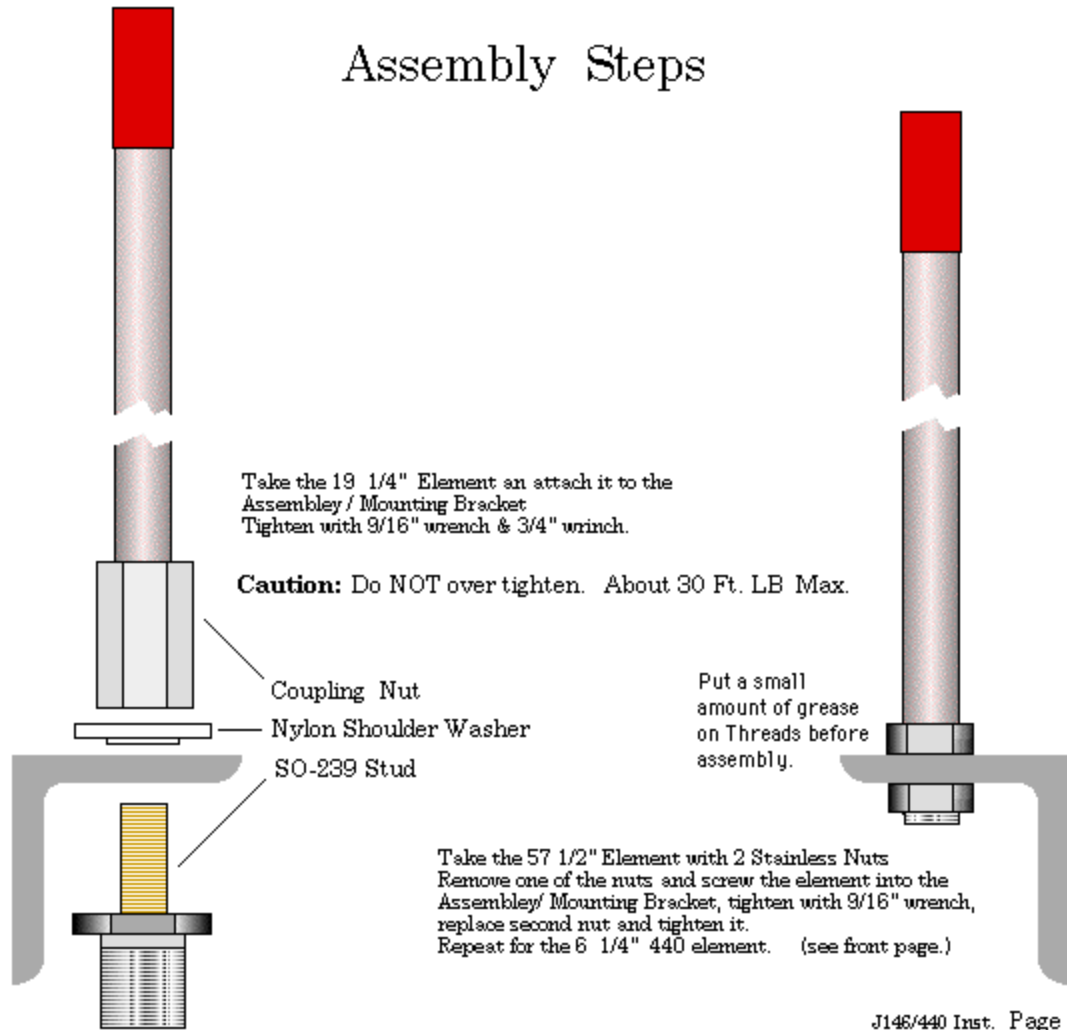

## Packing List

Price Each	Part Number	Part Description
\$ 10.00	J14611	3/8" X 19 1/4" Element with Coupling Nut
\$ 6.00	J44012	3/8" X 6 1/4" Element with 2 Stainless Nuts
\$ 15.00	J14613	3/8" X 57 1/2" Element with 2 Stainless Nuts
\$ 20.00	J14614	1 1/2" X 1 1/2" X 5 1/2" Assembly / Mounting Bracket
\$ 4.00	J14605	SO-239 Stud
\$ 1.00	J14606	Nylon Shoulder Washer

Please add \$6. Shipping & Handling

1 1/2" X 1 1/2" X 5 1/2" Assembly / Mounting Bracket